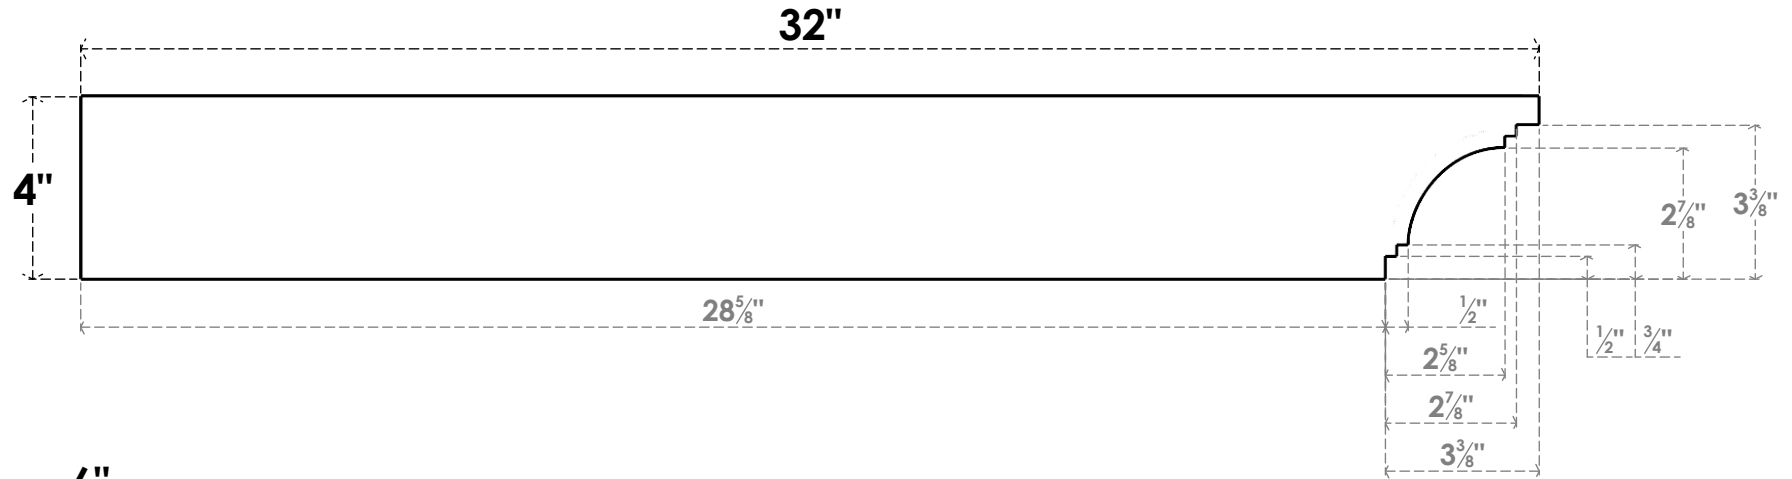

ITEM NUMBER: RFTURO060X04000X32000X004PEC00RCPR

6"W X 4"H X 32"L TIMBERTHANE ROUGH CEDAR PESCADERO FAUX WOOD OPEN RAFTER TAIL, 4"L END, PRIMED TAN

GENERATED DATE : 03/02/2023

EKENA MILLWORK
 2300 WEST MAIN ST.
 CLARKSVILLE, TX 75426
 TOLL FREE: 866-607-0453
 WWW.EKENAMILLWORK.COM

NOTES

1. INSTALLATION TO BE COMPLETED IN ACCORDANCE WITH MANUFACTURER'S SPECIFICATIONS.
2. DRAWING MAY NOT BE TO SCALE
3. THIS DRAWING IS INTENDED FOR DESIGN AND PLANNING PURPOSES ONLY.
4. ALL INFORMATION CONTAINED HEREIN WAS CURRENT AT THE TIME OF DEVELOPMENT BUT MUST BE REVIEWED AND APPROVED BY THE PRODUCT MANUFACTURER TO BE CONSIDERED ACCURATE.
5. TIMBERTHANE ARCHITECTURAL PRODUCTS ARE MADE FROM HIGH DENSITY URETHANE AND COME FACTORY PRIMED