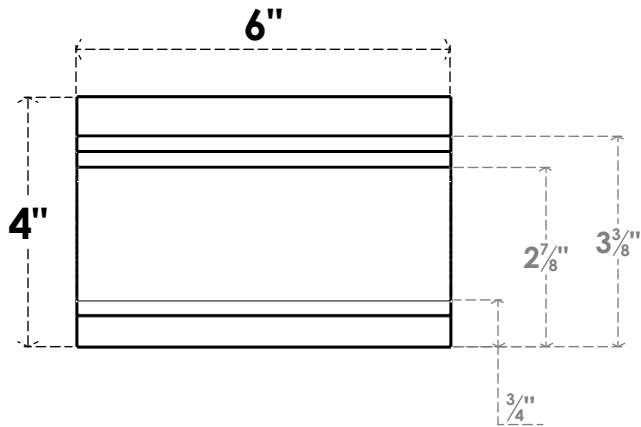

ITEM NUMBER: RFTURO060X04000X32000X004PEC00RCPR

6"W X 4"H X 32"L TIMBERTHANE ROUGH CEDAR PESCADERO FAUX WOOD OPEN RAFTER TAIL, 4"L END, PRIMED TAN

GENERATED DATE : 03/02/2023

EKENA MILLWORK
 2300 WEST MAIN ST.
 CLARKSVILLE, TX 75426
 TOLL FREE: 866-607-0453
 WWW.EKENAMILLWORK.COM

NOTES

1. INSTALLATION TO BE COMPLETED IN ACCORDANCE WITH MANUFACTURER'S SPECIFICATIONS.
2. DRAWING MAY NOT BE TO SCALE
3. THIS DRAWING IS INTENDED FOR DESIGN AND PLANNING PURPOSES ONLY.
4. ALL INFORMATION CONTAINED HEREIN WAS CURRENT AT THE TIME OF DEVELOPMENT BUT MUST BE REVIEWED AND APPROVED BY THE PRODUCT MANUFACTURER TO BE CONSIDERED ACCURATE.
5. TIMBERTHANE ARCHITECTURAL PRODUCTS ARE MADE FROM HIGH DENSITY URETHANE AND COME FACTORY PRIMED